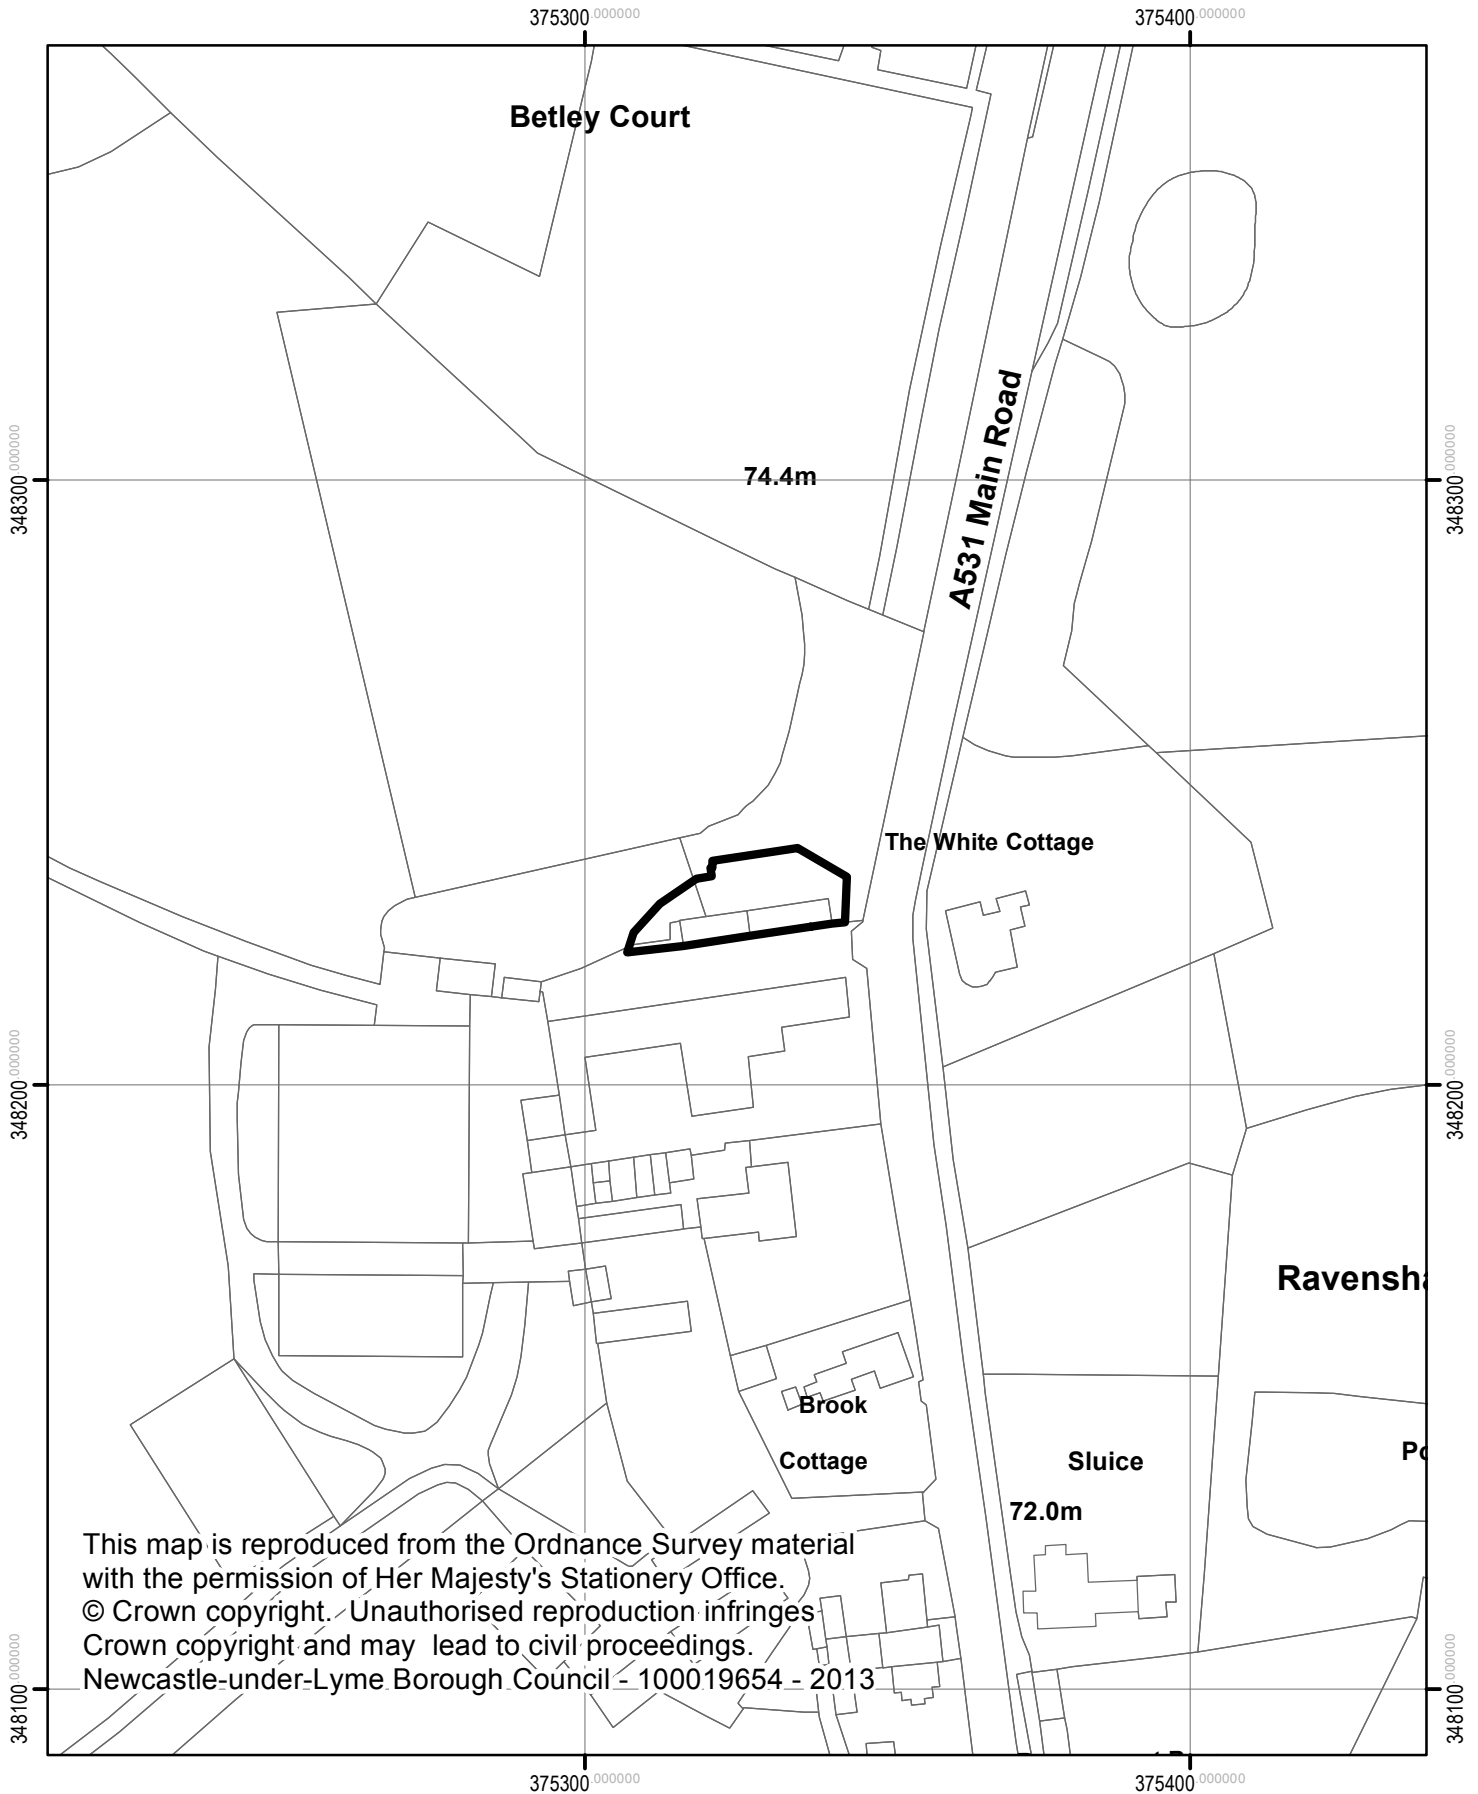

14/00843/FUL
Betley Court Farm Main Road
Betley CW3 9BH

NEWCASTLE·UNDER·LYME
BOROUGH COUNCIL

This map is reproduced from the Ordnance Survey material with the permission of Her Majesty's Stationery Office.
© Crown copyright. Unauthorised reproduction infringes Crown copyright and may lead to civil proceedings.
Newcastle-under-Lyme Borough Council - 100019654 - 2013